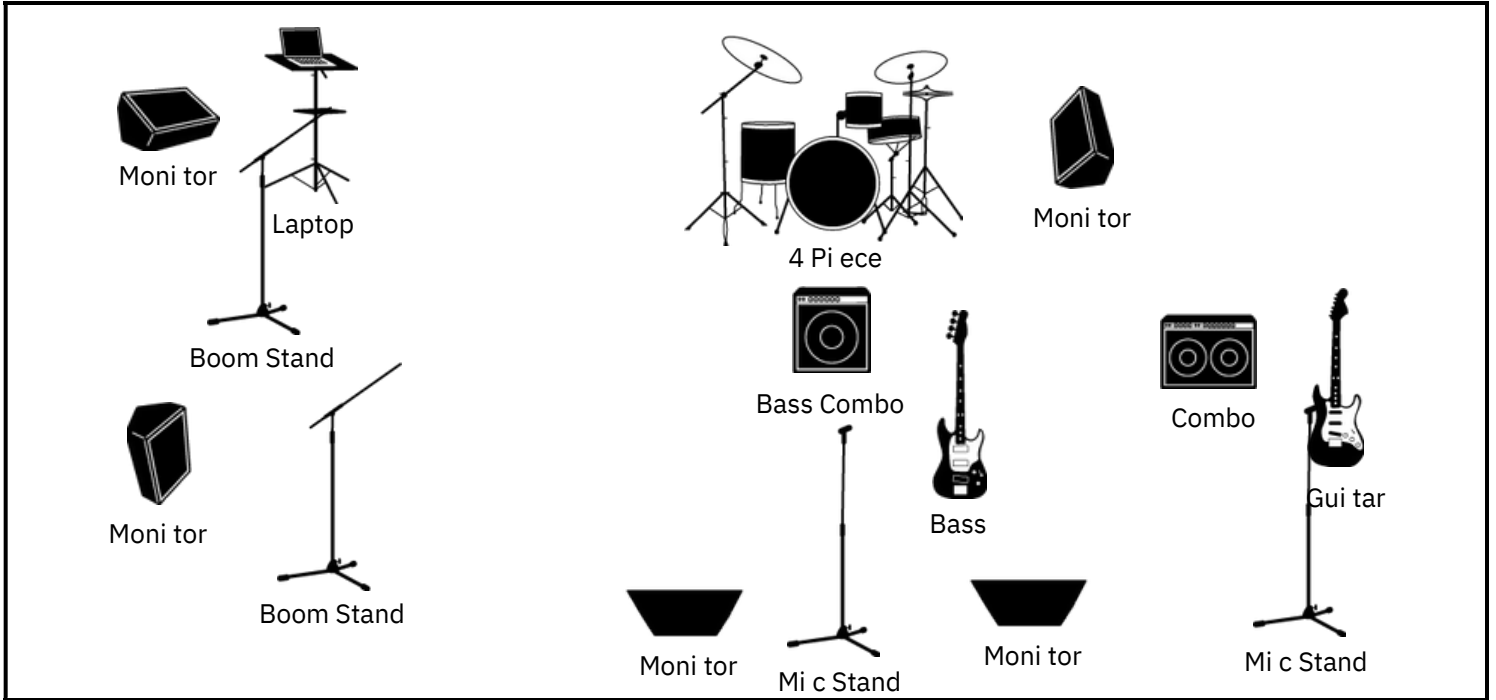

STAGE PLOT DESIGNER

BAND NAME

FRANCIS MBAPPE and The Tribe

STAGE

INPUT LIST

1	Guitar Vocal	9		17	
2	Percussion Vocal	10		18	
3	SAX Vocal	11		19	Monitor
4	Drums	12		Monitor	20 to
5	Bass Vocal	13		Monitor Monitor	
6	Guitar Combo Keyboard Laptop	14	Keyboard Acoustic	21	Monitor 2m2 Stand
7		15			Monitor Bass Double
8		16		23	
				24	